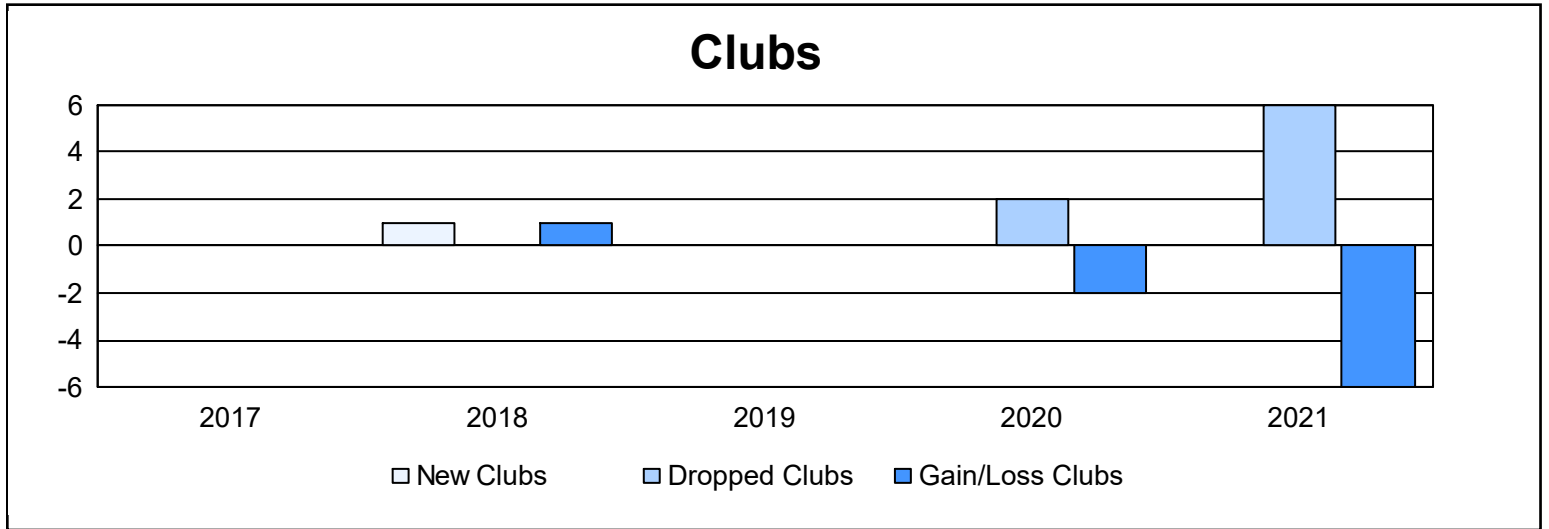

Year	New Clubs	Dropped Clubs	Gain/ Loss Clubs	New Members	Charter Members	Reinstate Members	Transfer Members	Total Member Added	Total Members Dropped	Gain/ Loss Members
2016-2017	0	0	0	121	0	5	5	131	169	-38
2017-2018	1	0	1	97	27	3	4	131	165	-34
2018-2019	0	0	0	94	0	3	3	100	162	-62
2019-2020	0	2	-2	88	0	2	4	94	113	-19
2020-2021	0	6	-6	64	9	1	16	90	183	-93
<b>Average</b>	<b>0</b>	<b>2</b>	<b>-1</b>	<b>93</b>	<b>7</b>	<b>3</b>	<b>6</b>	<b>109</b>	<b>158</b>	<b>-49</b>

### Membership Composition June 2021 Cumulative