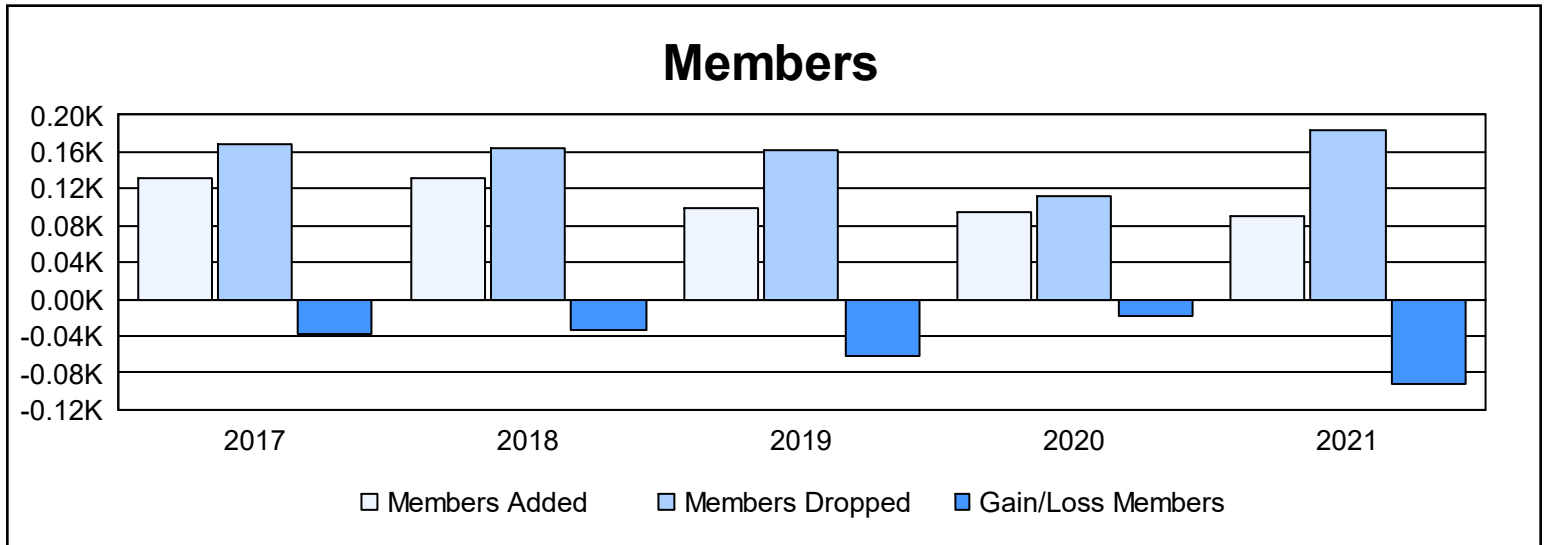

Year	New Clubs	Dropped Clubs	Gain/ Loss Clubs	New Members	Charter Members	Reinstate Members	Transfer Members	Total Member Added	Total Members Dropped	Gain/ Loss Members
2016-2017	0	0	0	121	0	5	5	131	169	-38
2017-2018	1	0	1	97	27	3	4	131	165	-34
2018-2019	0	0	0	94	0	3	3	100	162	-62
2019-2020	0	2	-2	88	0	2	4	94	113	-19
2020-2021	0	6	-6	64	9	1	16	90	183	-93
<b>Average</b>	<b>0</b>	<b>2</b>	<b>-1</b>	<b>93</b>	<b>7</b>	<b>3</b>	<b>6</b>	<b>109</b>	<b>158</b>	<b>-49</b>

### Membership Composition June 2021 Cumulative